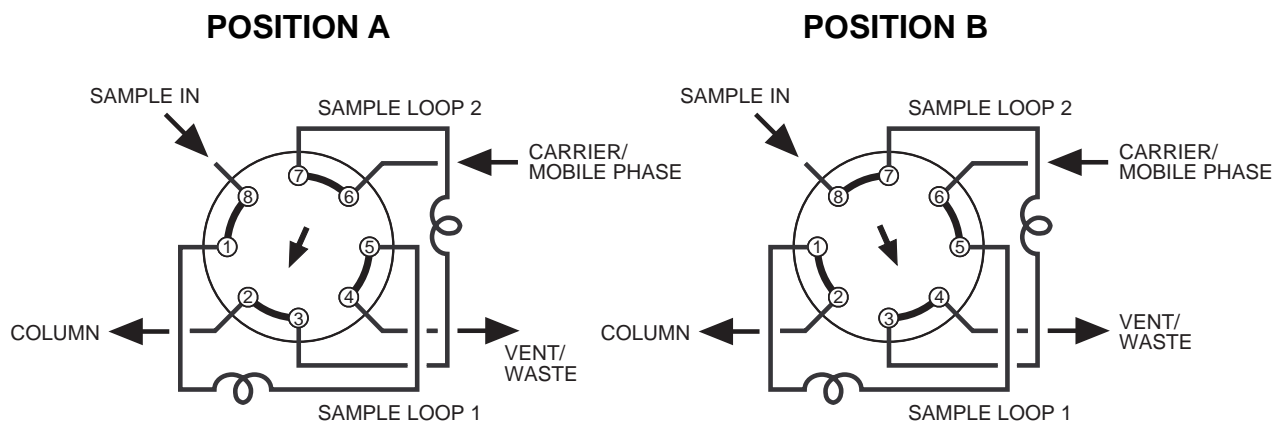

# Schematic Flow Diagram - 2 Position Sample Injector/ Switching Valves

**Cheminert® 8 port external volume sample injector**  
**All high and low pressure models**

**Valve viewed from end opposite handle or actuator**